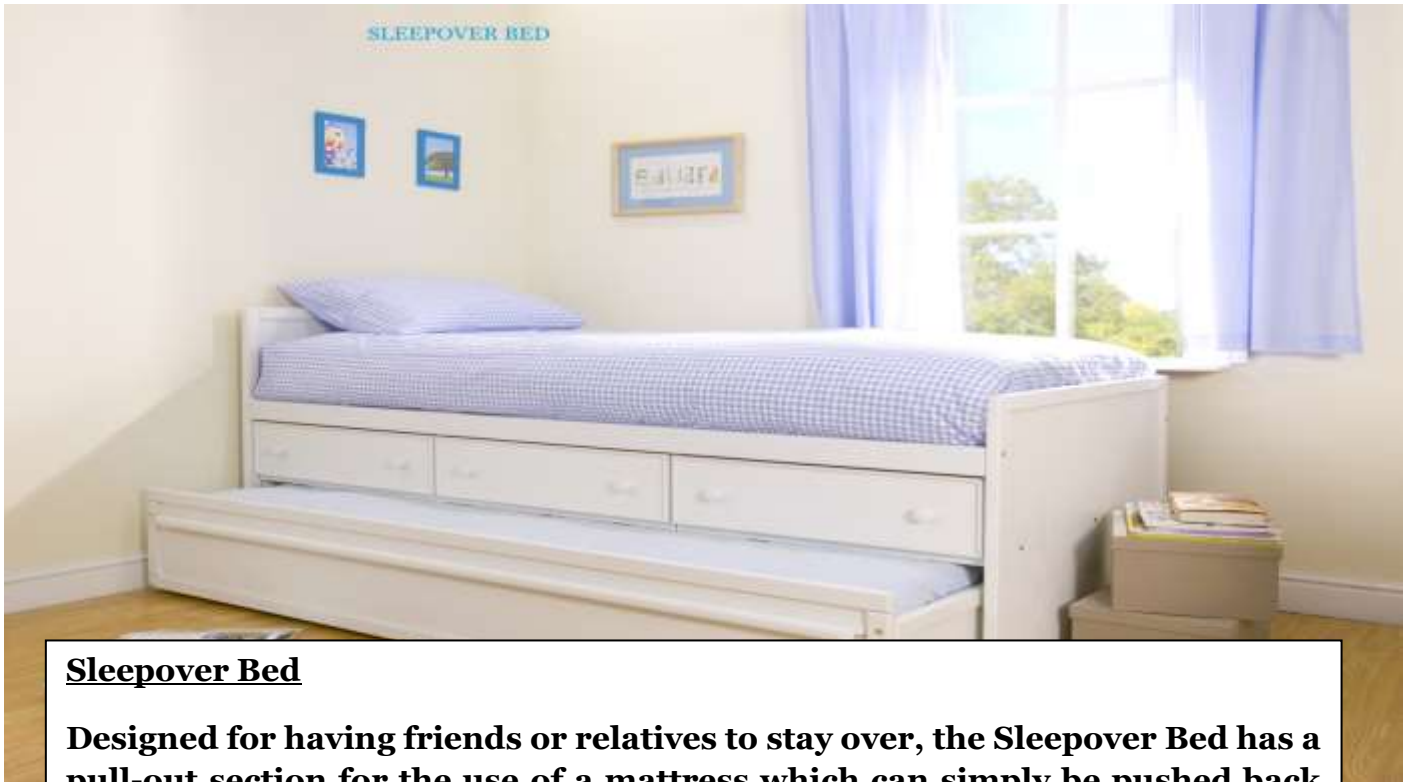

Toddler Bed

Designed at a low height as a bed for young children. The bed is strong enough for an adult to sleep on. It is made with Dovetail Joints and the large storage drawers provide ample space to store clothes, toys and other items.

Cabin Bed

The Cabin bed offers storage in the form of three large drawers and two cupboards with a removable shelf in each. Ladders are available for this bed upon request.

Storage Bed

This bed is approximately the same height as a standard divan. The storage drawers are set on easy glide metal runners and the two built in cupboards offer a good space for storage.

Four Poster Bed

This bed has two drawers and two cupboards for storing items but with four posts above the bed to hang curtains. A beautiful bed for a little princess, curtains are available in various colours to fit.

Sleepover Bed

Designed for having friends or relatives to stay over, the Sleepover Bed has a pull-out section for the use of a mattress which can simply be pushed back under the bed when not in use. The Sleepover Bed also incorporates three storage drawers which makes the Sleepover Bed an attractive yet practical option for a child.