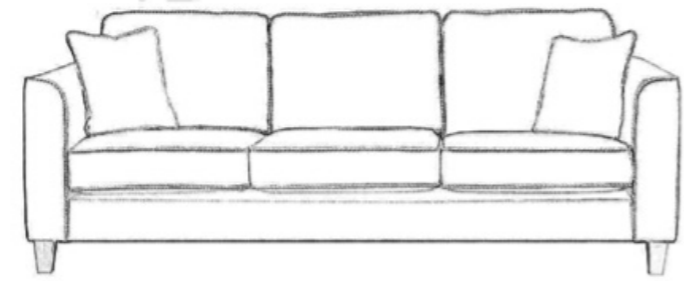

CHAISE END	(CM)	(INCHES)
WIDTH	229	90
DEPTH	94	37
HEIGHT	90	35

LOVE SEAT	(CM)	(INCHES)
WIDTH	122	48
DEPTH	94	37
HEIGHT	90	35

SMALL SOFA	(CM)	(INCHES)
WIDTH	163	65
DEPTH	94	37
HEIGHT	90	35

LARGE SOFA	(CM)	(INCHES)
WIDTH	229	90
DEPTH	94	37
HEIGHT	90	35

This is one of the details that makes the Nolan sofa with (or without) chaise a popular choice. The Nolan arms are tidy & streamlined, and with the depth being only 94cm / 37", it is an ideal sofa for anyone who has a neater space to furnish, or some who simply finds a lot of models to be too deep.

This model is contemporary and neat at the same time, perfect for more informal rooms. The Nolan comes as a Large Sofa, Small Sofa, Loveseat, Armchair, Island Unit & Footstool, and of course the option of adding a chaise to either end allows this sofa to become your very own napping fortress.