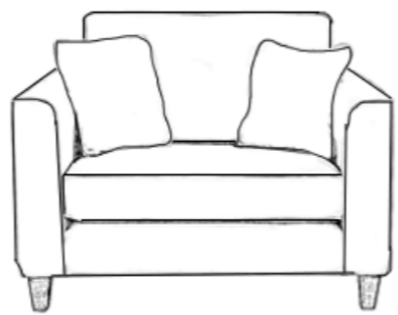

CHAISE END	(CM)	(INCHES)
WIDTH	229	90
DEPTH	94	37
HEIGHT	90	35

LOVE SEAT	(CM)	(INCHES)
WIDTH	122	48
DEPTH	94	37
HEIGHT	90	35

SMALL SOFA	(CM)	(INCHES)
WIDTH	163	65
DEPTH	94	37
HEIGHT	90	35

LARGE SOFA	(CM)	(INCHES)
WIDTH	229	90
DEPTH	94	37
HEIGHT	90	35

This is one of the details that makes the Nolan sofa with (or without) chaise a popular choice. The Nolan arms are tidy & streamlined, and with the depth being only 94cm / 37", it is an ideal sofa for anyone who has a neater space to furnish, or some who simply finds a lot of models to be too deep.

This model is contemporary and neat at the same time, perfect for more informal rooms. The Nolan comes as a Large Sofa, Small Sofa, Loveseat, Armchair, Island Unit & Footstool, and of course the option of adding a chaise to either end allows this sofa to become your very own napping fortress.