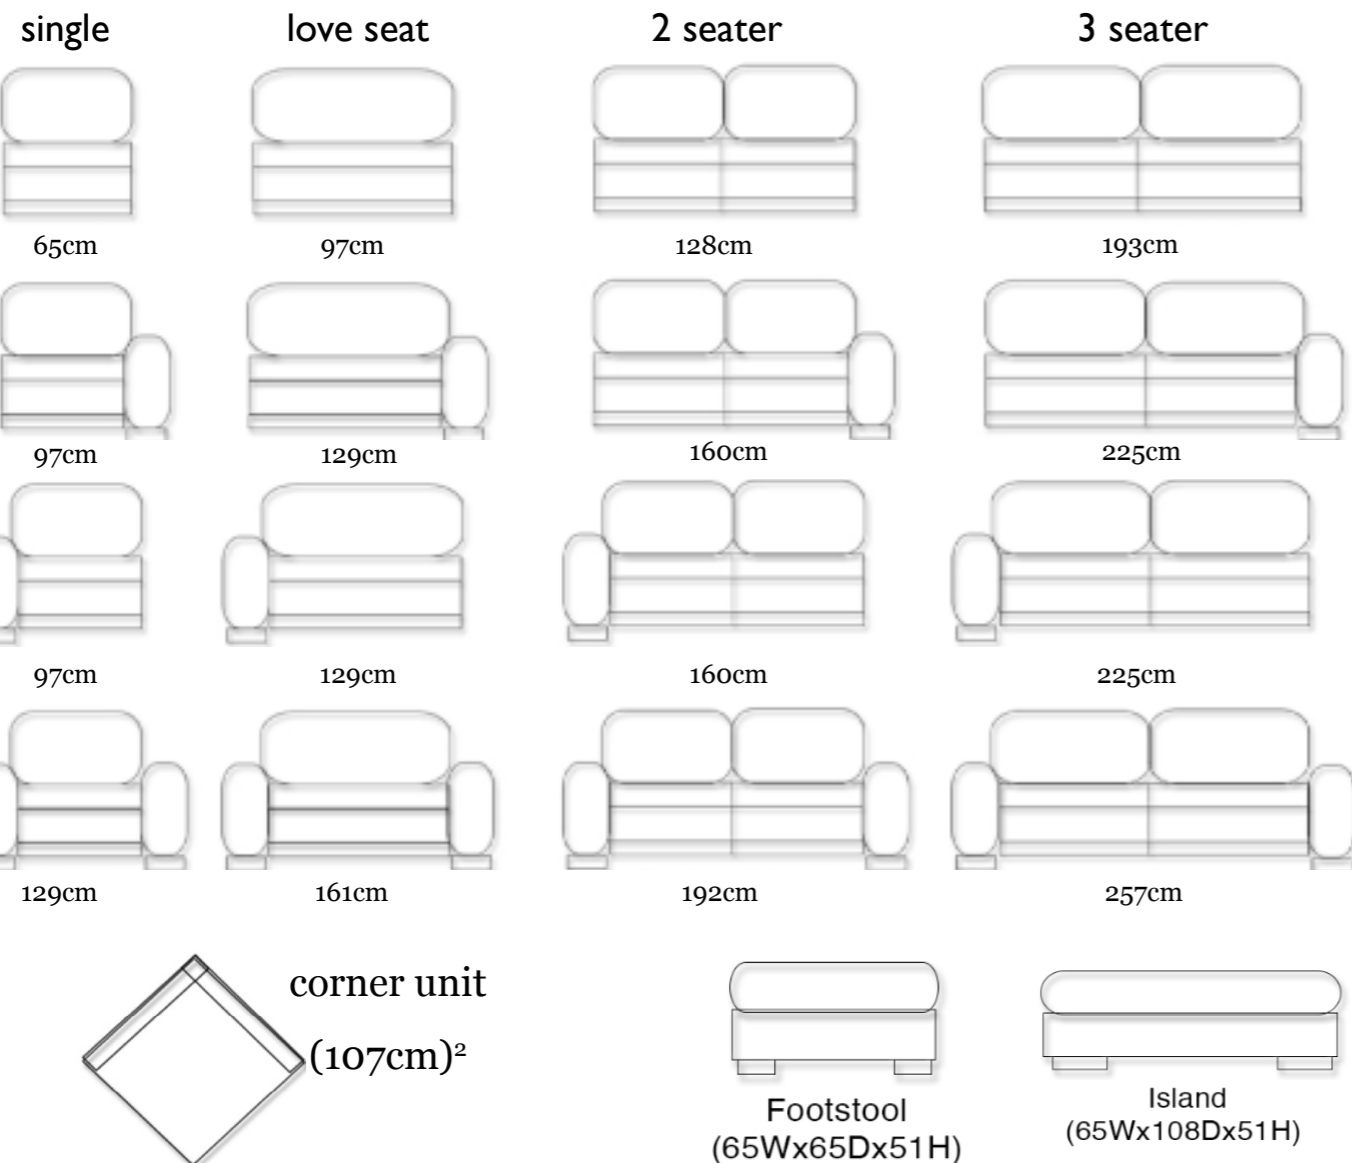

# ATLAS

One of the biggest draws our collection has to be the Corner Groups. Each model has its own individual merits, and so we come to the Greek Gods of our collection, The Atlas.

The Atlas Collection is a series of corner-groups, sofas, footstools & island units, and the Apollo armchair. The Atlas group features the highest back of all the corner groups, which is very supportive, given the generous 108cm depth of the Atlas pieces. Even the very tall amongst us, finds this a very comfortable and supportive model.

ALL UNITS 100CM HIGH & 107CM DEEP

AVAILABLE AS STORAGE UNITS

CHAISE END	(CM)	(INCHES)
WIDTH	229	90
DEPTH	94	37
HEIGHT	90	35

LOVE SEAT	(CM)	(INCHES)
WIDTH	122	48
DEPTH	94	37
HEIGHT	90	35

SMALL SOFA	(CM)	(INCHES)
WIDTH	163	65
DEPTH	94	37
HEIGHT	90	35

LARGE SOFA	(CM)	(INCHES)
WIDTH	229	90
DEPTH	94	37
HEIGHT	90	35

This is one of the details that makes the Nolan sofa with (or without) chaise a popular choice. The Nolan arms are tidy & streamlined, and with the depth being only 94cm / 37", it is an ideal sofa for anyone who has a neater space to furnish, or some who simply finds a lot of models to be too deep.