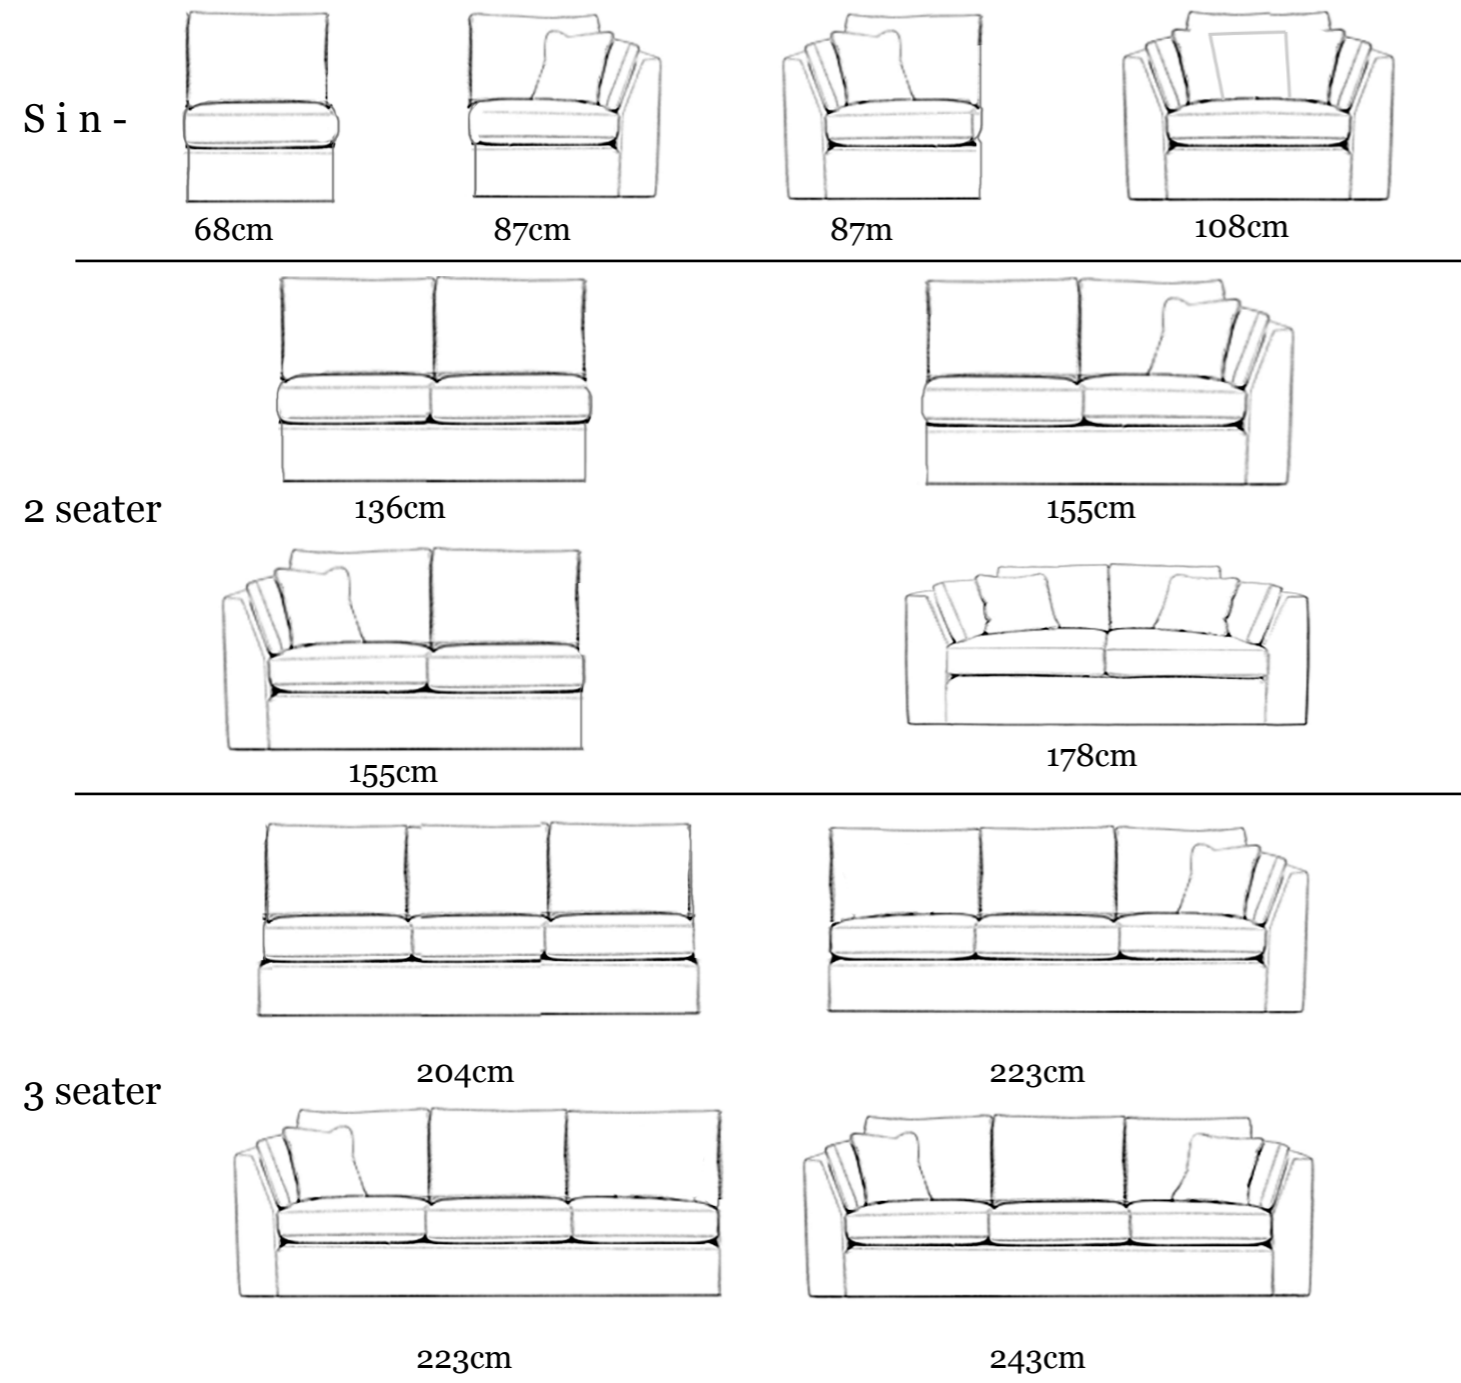

ALL UNITS 91CM HIGH & 94CM DEEP