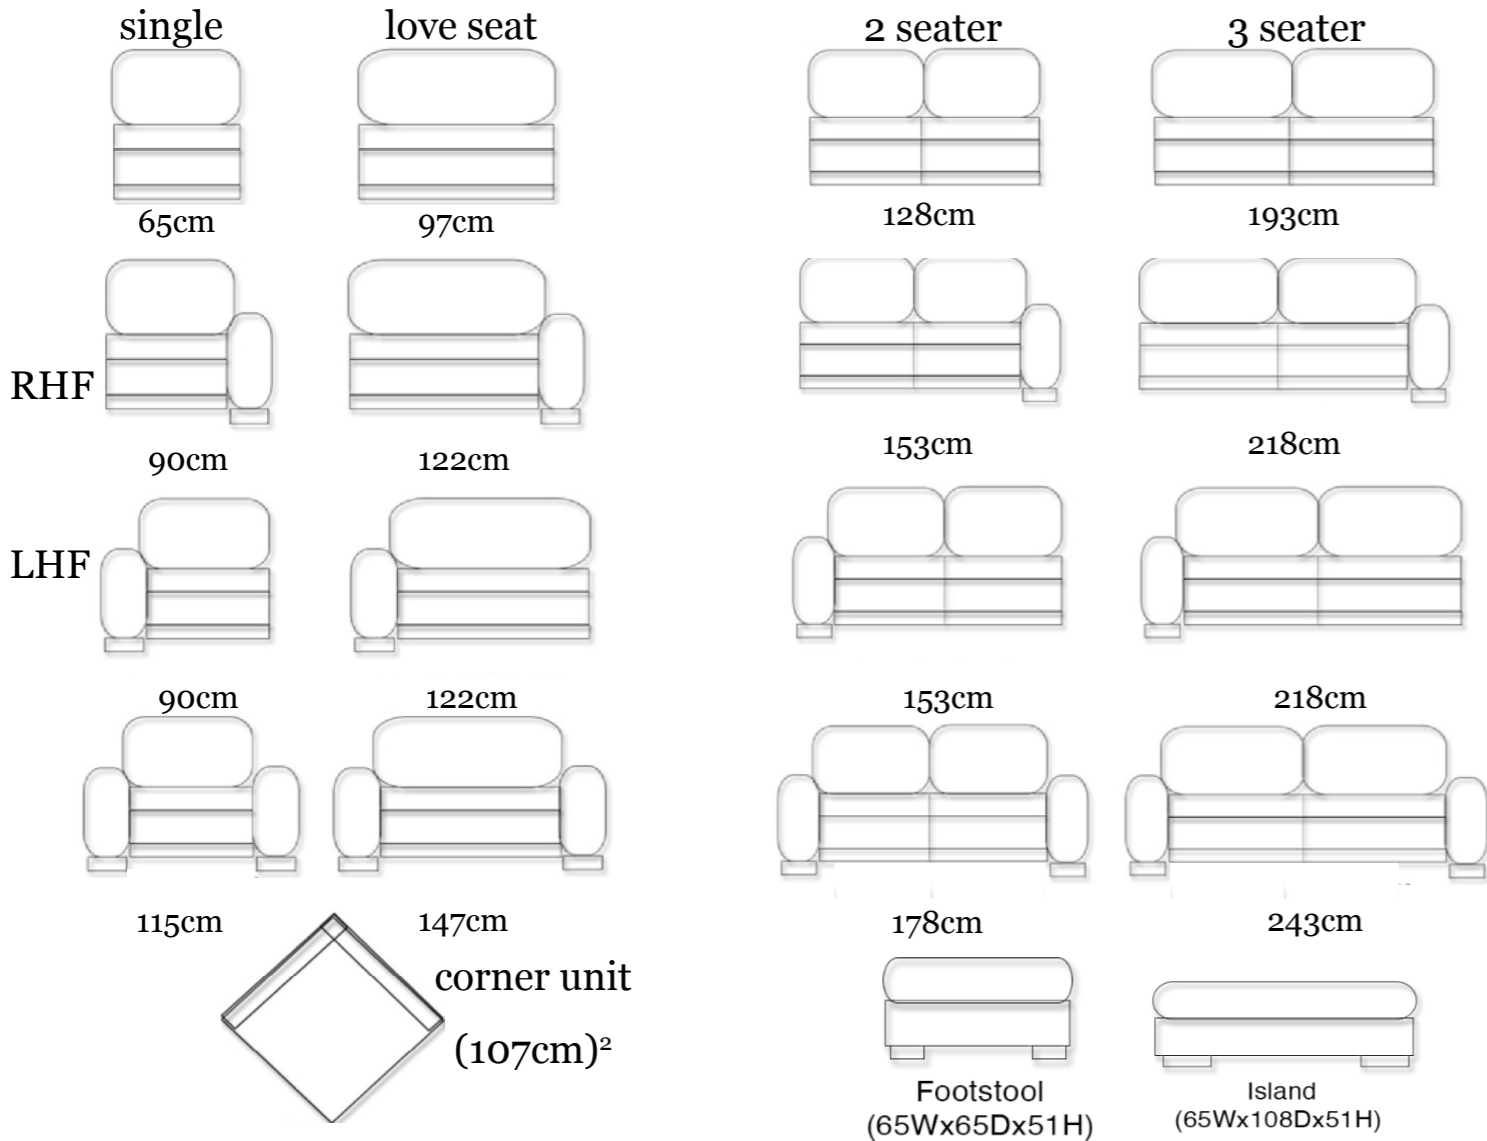

ALL UNITS 89CM HIGH & 107CM DEEP

AVAILABLE AS STORAGE UNITS