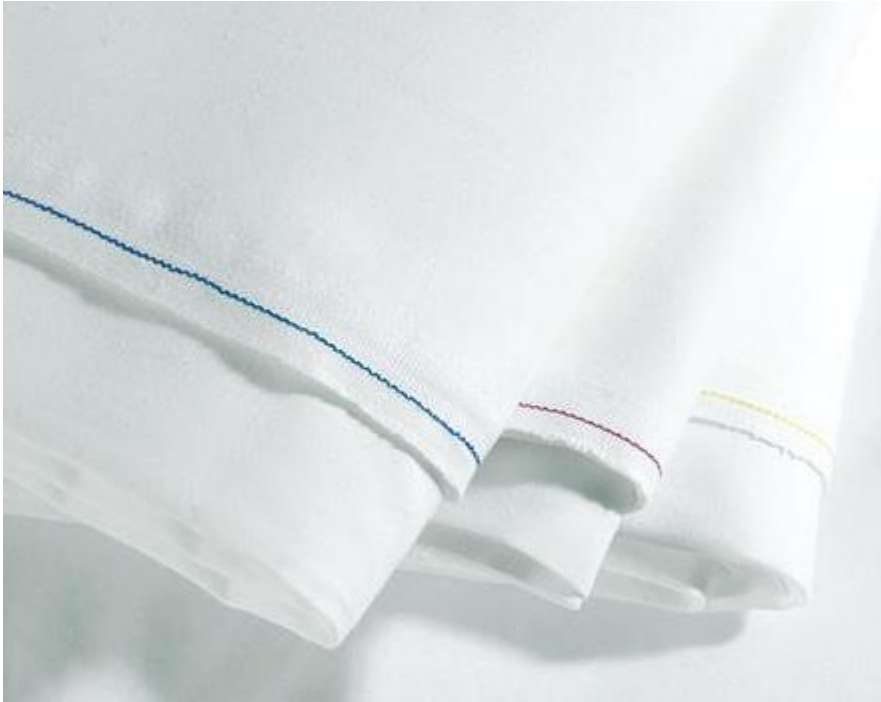

Pyramid Fitted Sheets

Robust Egyptian cotton sheets and duvet covers. Coloured selvedge on flat sheets to identify sizes. Fitted sheets are oversized, allowing for shrinkage.